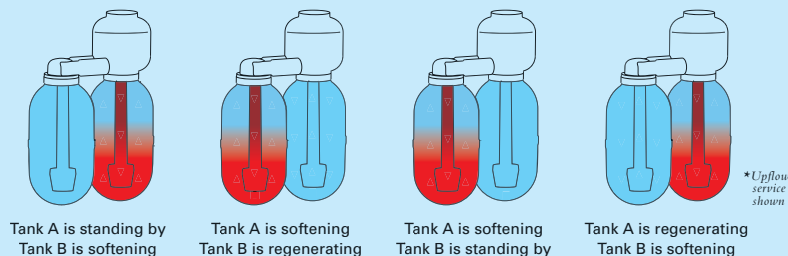

Iron Removal In addition to softening water, Kinetico water softeners can remove soluble iron* from water.

Outstanding Warranty Coverage Compare Kinetico's warranty with other water treatment products; you won't find a more solid warranty in the industry. You'll have peace of mind knowing Kinetico stands behind its products.