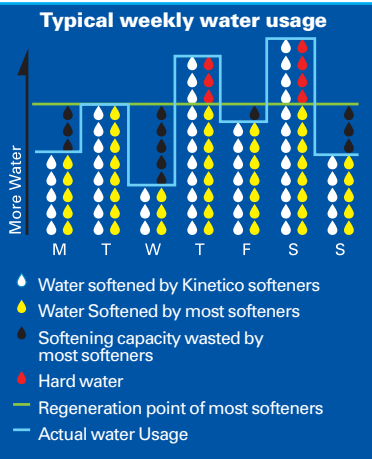

Soft water makes appliances last longer and work better.