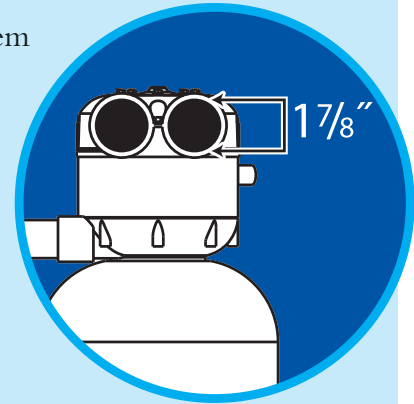

Larger Porting Size Eliminates Plumbing Restrictions 1 7/8" inlet/outlet openings allow quick and easy connection to plumbing up to 1.5".

Greater Efficiency Kinetico Mach systems are even more environmentally friendly – up to 24 percent more water efficient than standard Kinetico models and up to 75 percent more salt efficient than competitors' models.