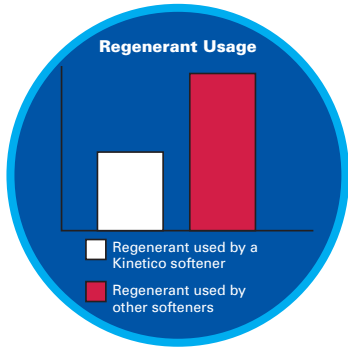

It's also nice to know that your water treatment system is of the best quality too. And it is if you have a Kinetico Water Softener.

Enjoy higher flow rates.

Soft water is great for skin and hair.

With soft water, cleaning is easier, and you get better results.

Soft water saves you money on soaps and cleaning supplies.

What else will you get with a Kinetico Water Softener?

High Flow Rates You'll enjoy some of the highest system flow rates in the industry with up to two times the water production. Kinetico Mach Series Softeners provide you with a good supply of clean, soft water, so wash your laundry, shower, run the dishwasher, all at the same time. Kinetico systems provide the high flow rates required by today's demanding households.

Larger Porting Size Eliminates Plumbing Restrictions 1 7/8" inlet/outlet openings allow quick and easy connection to plumbing up to 1.5".

Greater Efficiency Kinetico Mach systems are even more environmentally friendly – up to 24 percent more water efficient than standard Kinetico models and up to 75 percent more salt efficient than competitors' models.