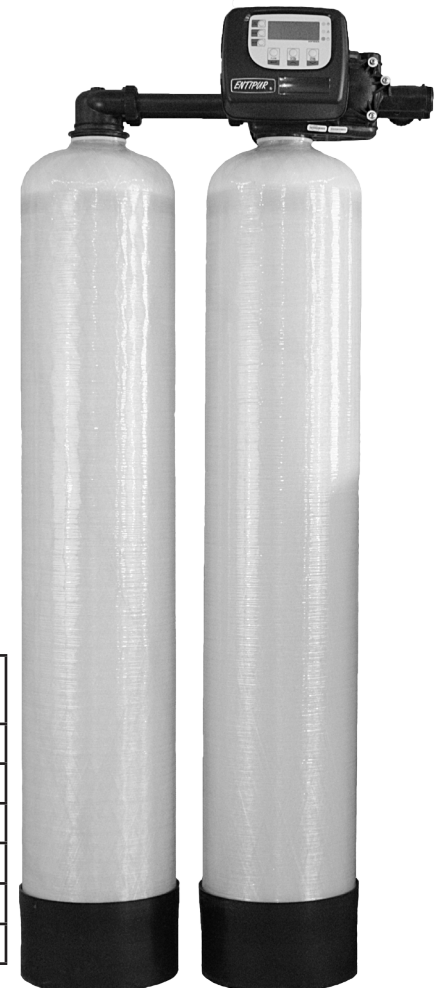

Standard Equipment Includes:

- Entipur® Monitor™ Valve
- Bypass valve and connections sold separately (see page 4)
- High Capacity Ion Exchange Resin Media
- Fiberglass Mineral Tank
- Full 1" Internal Piping
- 18"x 33" Brine Tank
- All accessories for installing the unit and brine tank

Removal Process:

- A soft sodium or potassium ion is used to remove hard water ions of calcium and magnesium scale, as well as the staining ions of iron and manganese

Application Benefits:

- 5 ppm removal of iron and manganese (must be in solution)
- Standard Twin Tank units include the Entipur® Monitor™ to regenerate on the day, time and gallons of your choice
- Twin Tank system allows for a 24 hour supply of treated water

Required Conditions:

- Total iron and manganese must be less than 5 ppm
- Iron and manganese must be in solution (clear)
- Entipur® softeners are not filters. If a filter is required, refer to one of many Entipur® filters

Dimensions

Model	A	B	C	D
6T30-2TT	56	9	48	49.75
6T45-2TT	62	10	54	55.75
6T60-2TT	60	12	52	53.75
6T75-2TT	62	13	54	55.75
6T90-2TT	73	14	65	66.75
6T120-2TT	73	16	65	66.75

A= Overall height in inches
B= Tank diameter in inches
C= Tank height in inches
D= Inlet height in inches

Specifications

Model	Mineral Volume (Ft.3)	Peak Flow (GPM)	Backwash Rate (GPM)	Shipping Weight (Lbs)
6T30-2TT	1	7	2.0	90
6T45-2TT	1.5	9	2.4	120
6T60-2TT	2	14	3.5	160
6T75-2TT	2.5	14-18	4.0	190
6T90-2TT	3	14-25	4.0	210
6T120-2TT	4	14-25	5.0	260

Brine tank included (not pictured)